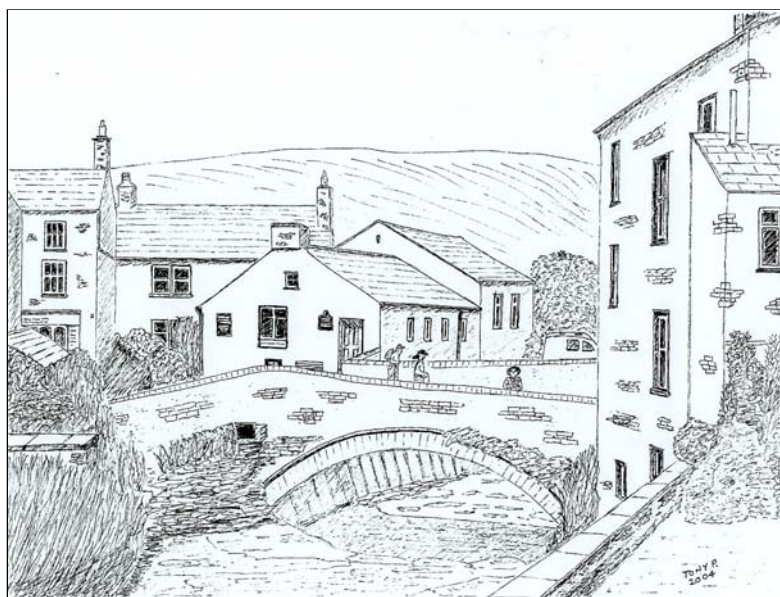

THE UPPER WENSLEYDALE NEWSLETTER

ISSUE NO. 101

March 2005

20p
DONATION

The bridge over Gayle Beck at Hawes